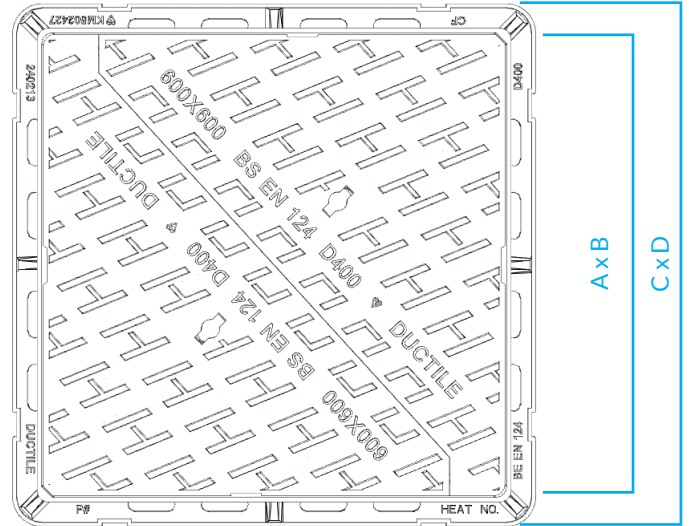

EN124 Group 4 : D400 Applications

Estate and B roads where all types of vehicles have access but speed is limited.

H RANGE
Access Covers & Gratings

EN124 GROUP 4 : D400 ACCESS COVERS

Product Code	Product Code Badge Variant		EN124 Loading	Clear Opening mm	Oversize Base mm	Frame Depth mm	Nominal Mass kg	Pallet Quantities
	FW	SW						
240213	241689	241690	D400	A x B	C x D	E	64.5	10
240214	241711	241272	D400	600 x 600	712 x 712	150	72.5	5
240216	252360	252381	D400	675 x 675	786 x 786	100	74	10
240217	252383	252384	D400	675 x 675	786 x 786	150	79.5	5
240218			D400	750 x 600	861 x 711	100	92	5
240219			D400	900 x 600	1030 x 730	100	112.5	5
240222			D400	1220 x 675	1356 x 811	100	165	5
248224			D400	1220 x 675	1356 x 811	150	183	5
	CLASS EN124 D400	GROUP 4	DATE FIRST ISSUED 11/2014		DRAWING TITLE		ISSUE: 2	
			DATE THIS ISSUE 11/2018					